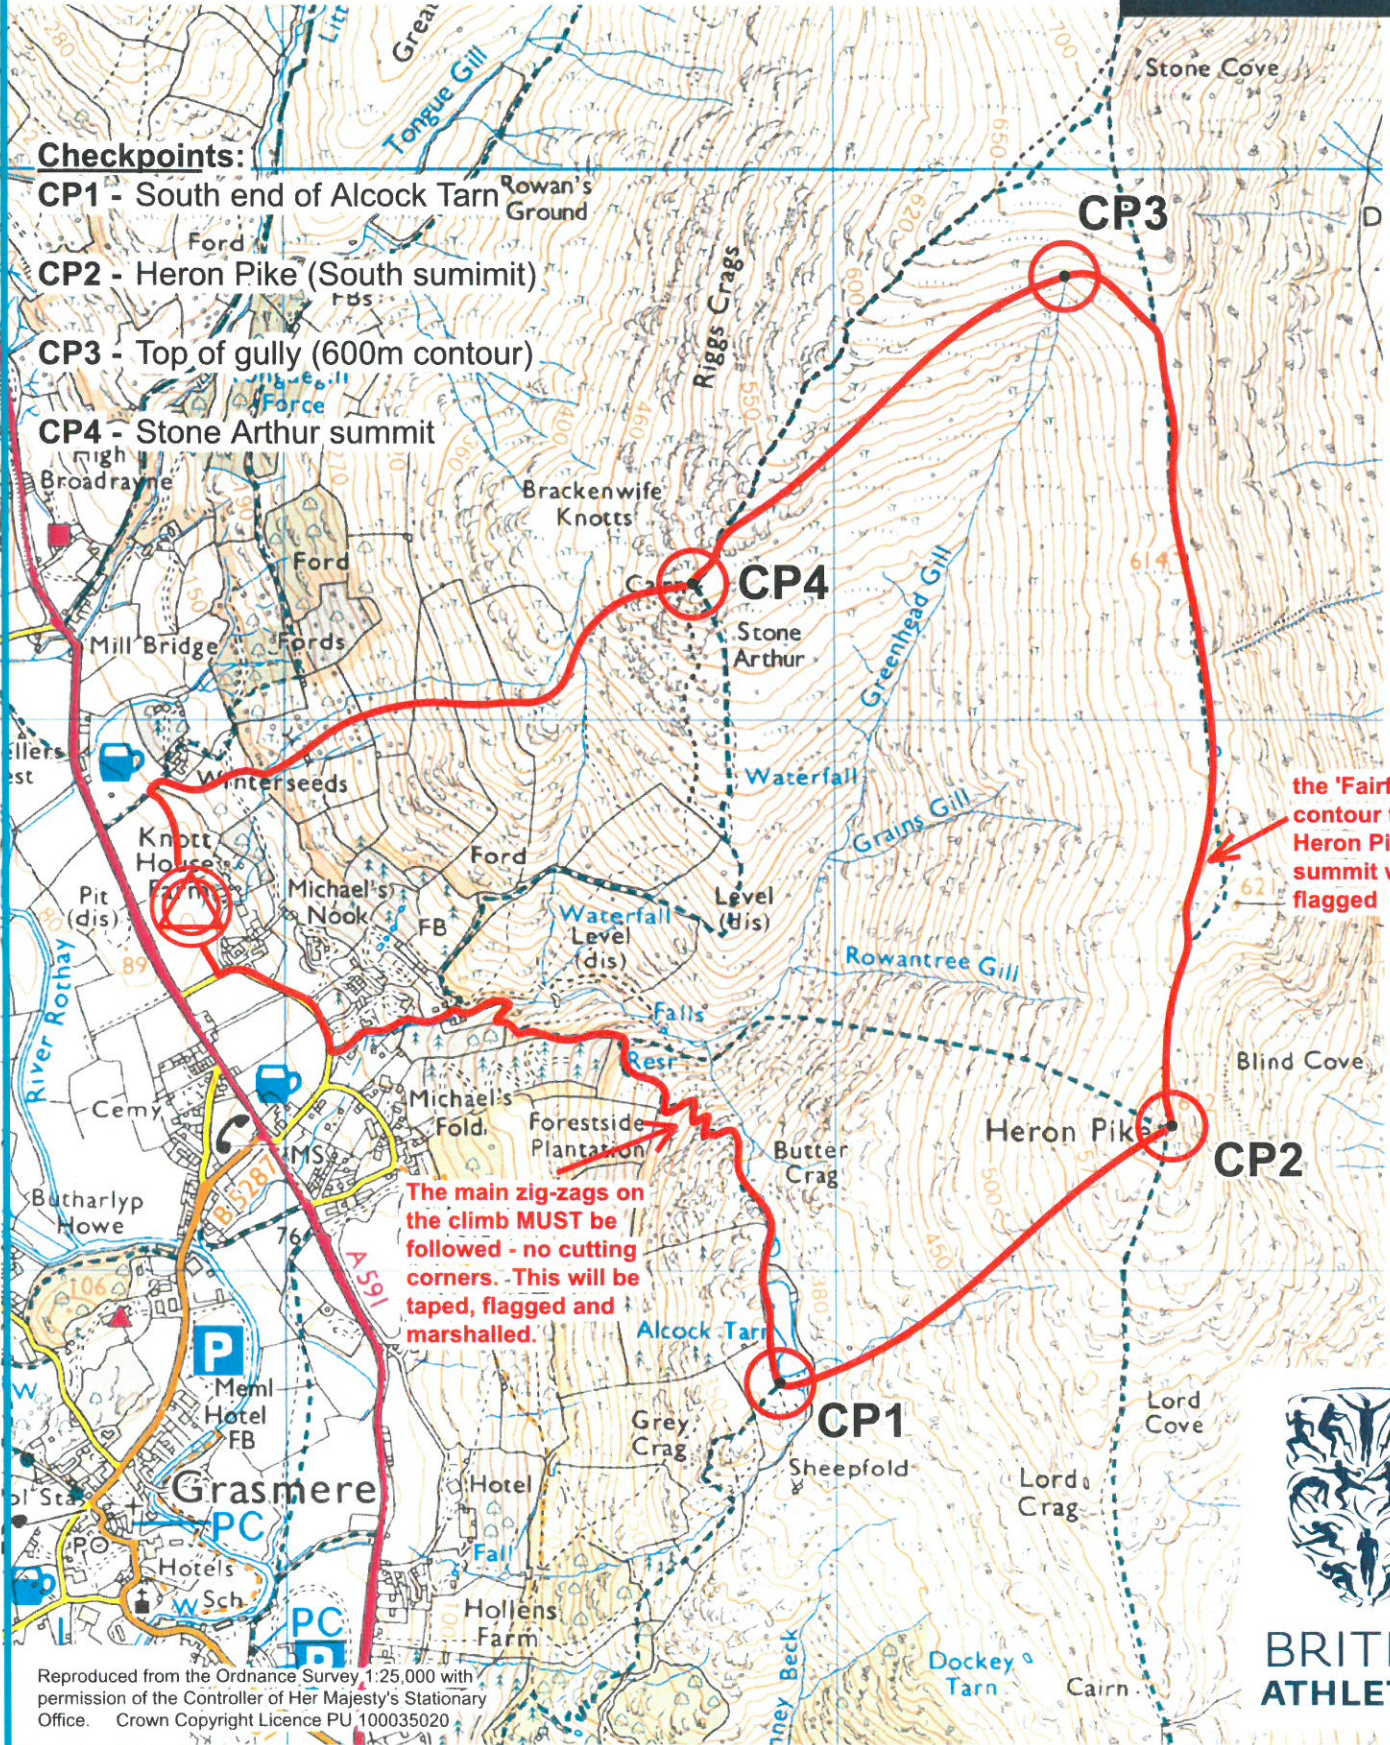

# Leg 4

Minimum age 16 years old.  
Fully flagged - you must follow the red flags.  
The route may be subject to change. Competitors  
will be notified of these changes in advance.

4.5 miles - 2000ft  
7km - 600m

Solo leg

Reproduced from the Ordnance Survey 1:25,000 with permission of the Controller of Her Majesty's Stationary Office. Crown Copyright Licence PU 100035020